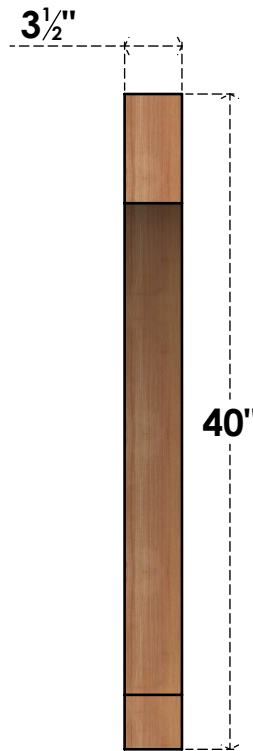

BRC04X40X40IMP00SWR

3 1/2"W X 40"D X 40"H IMPERIAL SMOOTH BRACE, WESTERN RED CEDAR

SIDE

FRONT

EKENA MILLWORK
 2300 WEST MAIN ST.
 CLARKSVILLE, TX 75426
 TOLL FREE: 866-607-0453
 WWW.EKENAMILLWORK.COM

NOTES

1. INSTALLATION TO BE COMPLETED IN ACCORDANCE WITH MANUFACTURER'S SPECIFICATIONS.
2. DRAWING MAY NOT BE TO SCALE
3. THIS DRAWING IS INTENDED FOR DESIGN AND PLANNING PURPOSES ONLY.
4. ALL INFORMATION CONTAINED HEREIN WAS CURRENT AT THE TIME OF DEVELOPMENT BUT MUST BE REVIEWED AND APPROVED BY THE PRODUCT MANUFACTURER TO BE CONSIDERED ACCURATE.
5. PRODUCTS ARE NOT KILN DRIED. THIS ITEM IS UNIQUE AND WILL CONTAIN THE NATURAL VARIATIONS THAT THE WOOD SPECIES OFFERS. THIS MAY RESULT IN VARIATIONS UP TO 1/4"