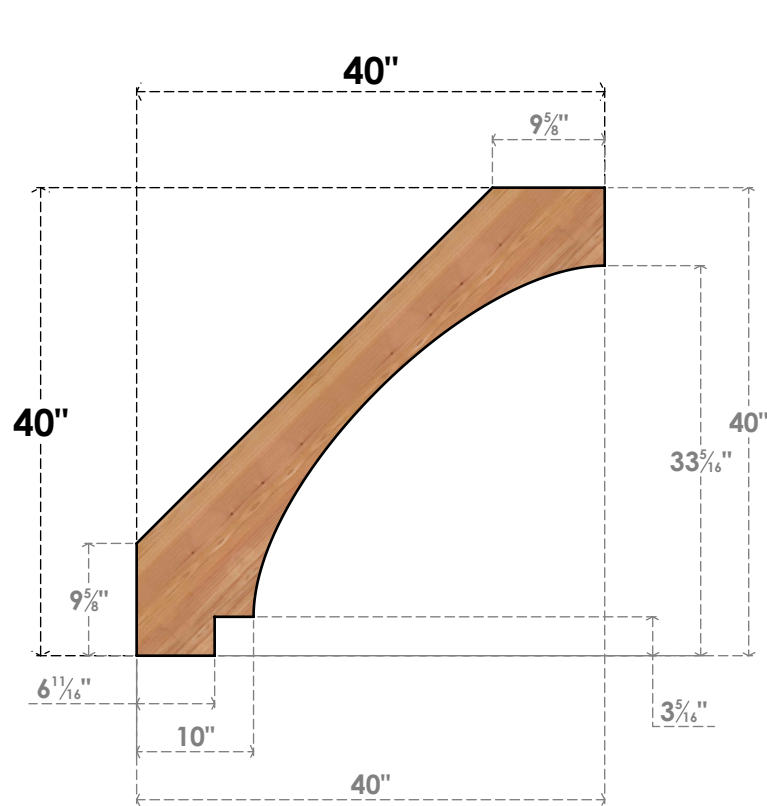

BRC04X40X40IMP00SWR

3 1/2"W X 40"D X 40"H IMPERIAL SMOOTH BRACE, WESTERN RED CEDAR

SIDE

FRONT

EKENA MILLWORK
 2300 WEST MAIN ST.
 CLARKSVILLE, TX 75426
 TOLL FREE: 866-607-0453
 WWW.EKENAMILLWORK.COM

NOTES